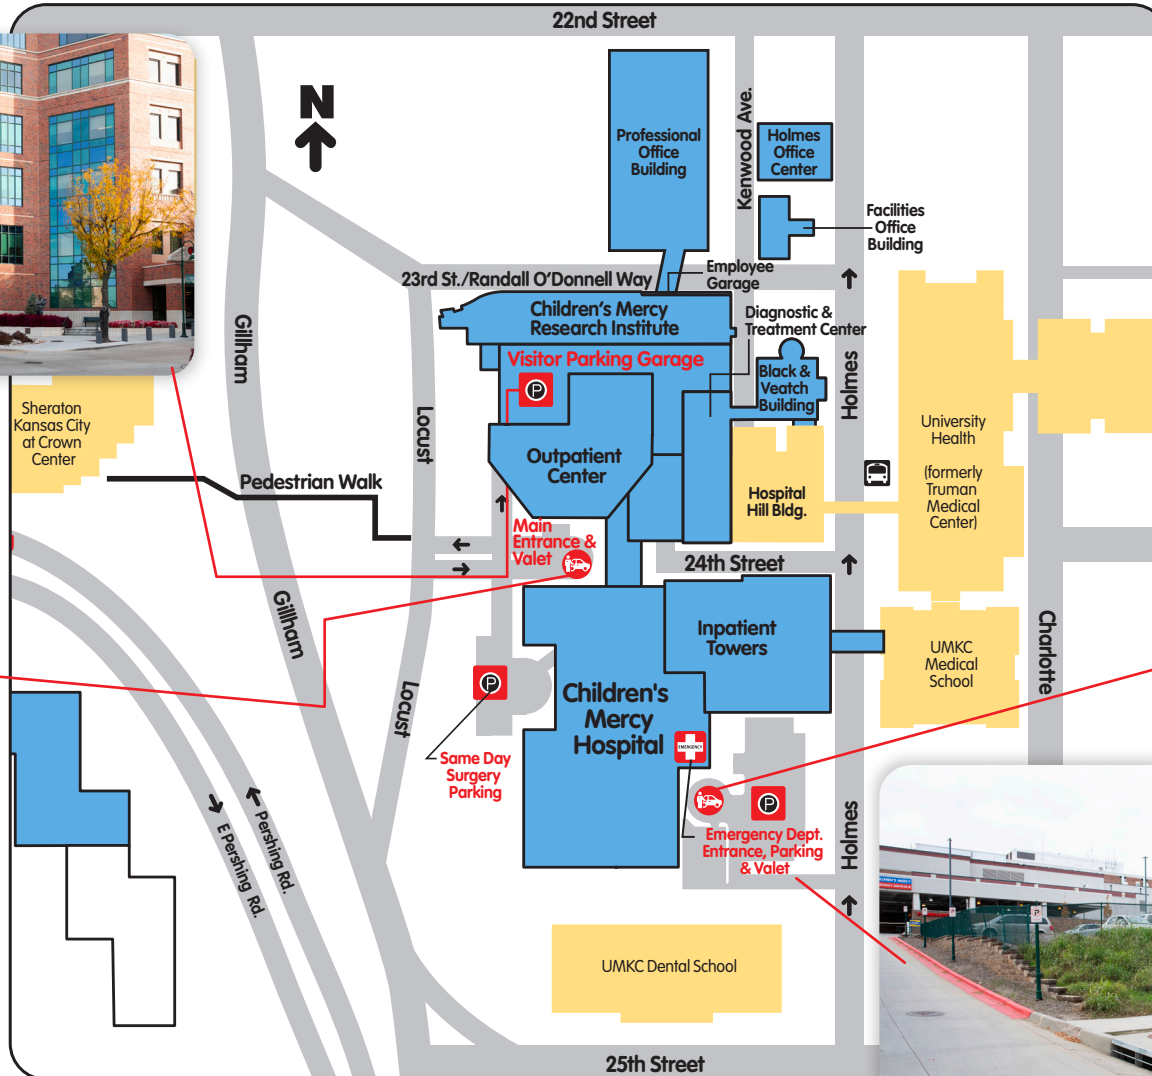

Children's Mercy Adele Hall Campus Parking and Valet Map

Children's Mercy
Main Entrance
FREE VALET
Monday - Friday
7 a.m. - 6 p.m.

Children's Mercy
ER Entrance
FREE VALET
Monday - Friday
8 a.m. - 4 p.m.